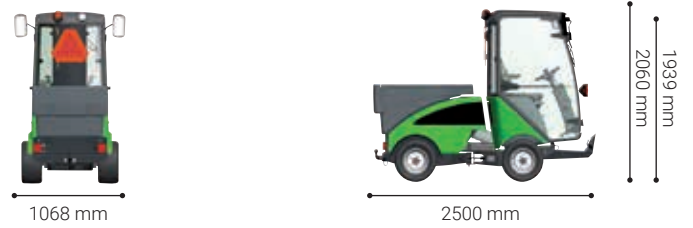

Load carrier - City Ranger 2260

Standard equipment:

- Lashing hooks** The load carrier has 4 lashing hooks to strap down tools etc.
- Light weight** Produced in PE plastic the load carrier is lightweight and easy to handle.
- Low loading height** Facilitates ergonomic loading reducing the strain on the back.

Technical specifications

Dimensions		
Length	mm	2500
Width	mm	1068
Height with cabin / roll bar (ROPS)	mm	1939 / 2060
Storage dimensions		
Length	mm	1185
Width	mm	880
Height	mm	585
Weights		
Weight with cabin / roll bar (ROPS) ¹⁾	kg	966 / 936
Payload with cabin / roll bar (ROPS)	kg	644 / 674
Weight (load carrier)	kg	26
Performance		
Platform, length	mm	820
Platform, width	mm	760
Platform, height	mm	68-200
Volume	l	95
Load carrying capacity, max.	kg	100
Loading height	mm	900
CE certified according to EU directive		

¹⁾ Includes: load carrier, 75 kg operator and 90% fuel capacity.